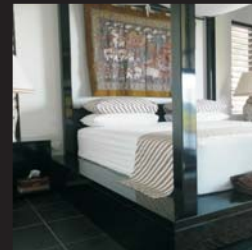

Escape into your own world of luxury

ALL YEAR RATES Minimum of 3 nights stay required. Quoted in Australian dollars & include GST.

RETREAT

Superior Suite $320.00
Deluxe Suite $350.00

Rates based on per night basis with 2 people sharing and includes tropical breakfast daily for guests staying in Superior or Deluxe Suite.

EXECUTIVE VILLA

$1200.00 (accommodates either 2 or 4 guests)

Mai Tai offer very attractive last minute rates available 28 days prior to arrival. Visit our website under "Bookings" for details. Special rates available for group bookings of up to 12 guests. See our website for packaged tours or contact us for individually designed packages to suit your needs.